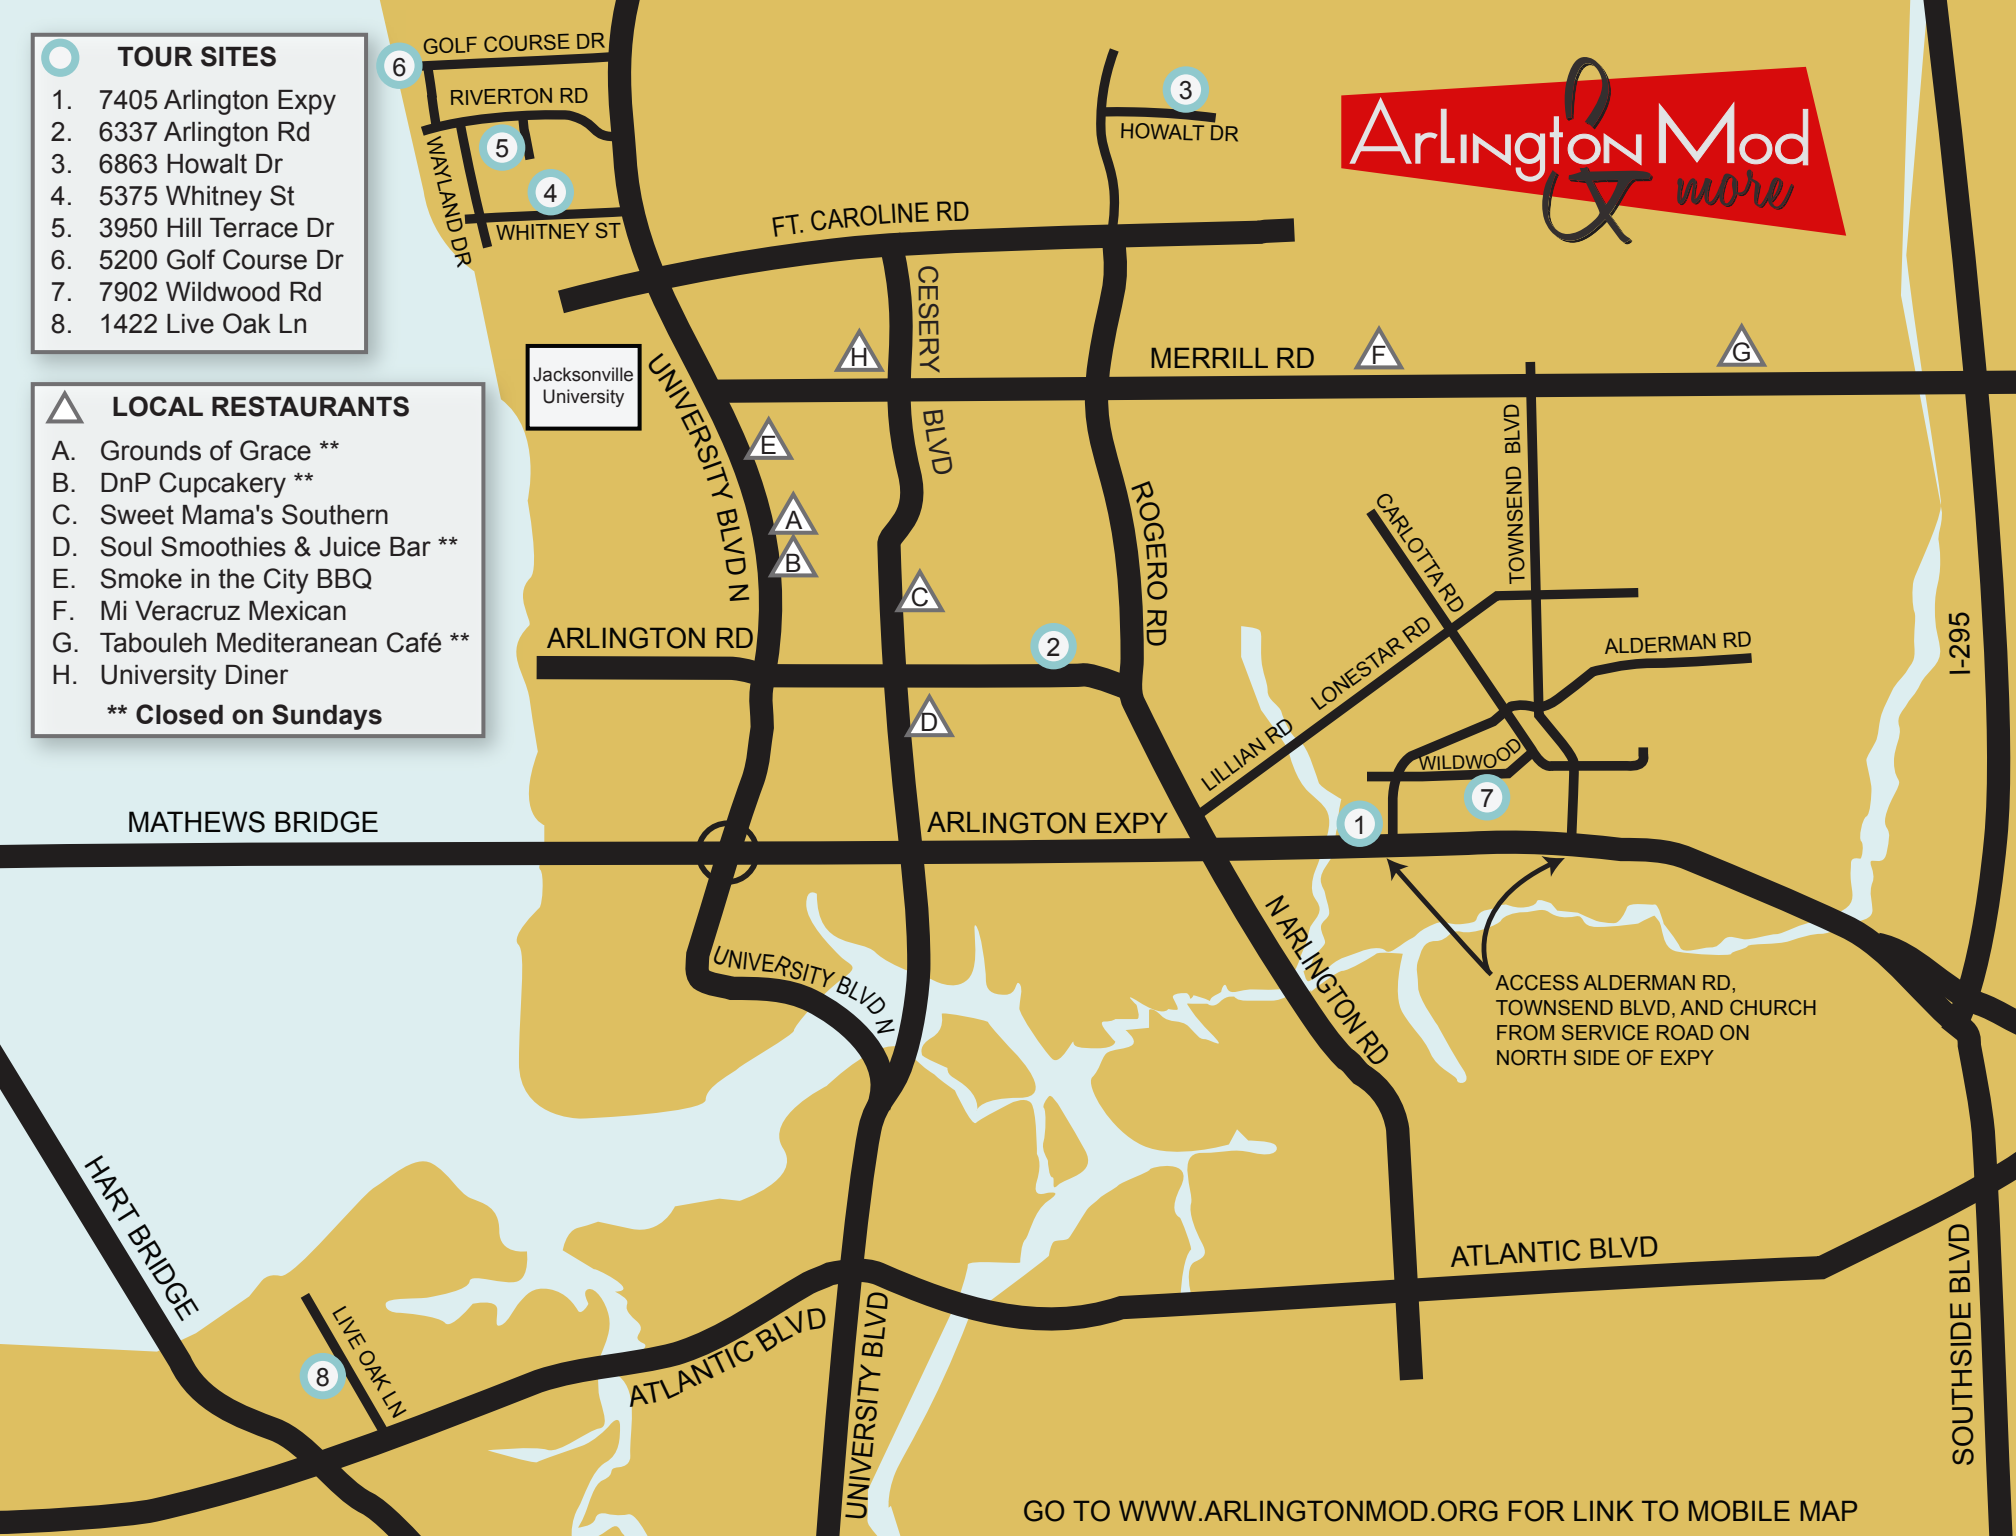

- TOUR SITES**
1. 7405 Arlington Expy
 2. 6337 Arlington Rd
 3. 6863 Howalt Dr
 4. 5375 Whitney St
 5. 3950 Hill Terrace Dr
 6. 5200 Golf Course Dr
 7. 7902 Wildwood Rd
 8. 1422 Live Oak Ln

- LOCAL RESTAURANTS**
- A. Grounds of Grace **
 - B. DnP Cupcakery **
 - C. Sweet Mama's Southern
 - D. Soul Smoothies & Juice Bar **
 - E. Smoke in the City BBQ
 - F. Mi Veracruz Mexican
 - G. Tabouleh Mediteranean Café **
 - H. University Diner
- ** Closed on Sundays**

ACCESS ALDERMAN RD,
TOWNSEND BLVD, AND CHURCH
FROM SERVICE ROAD ON
NORTH SIDE OF EXPY